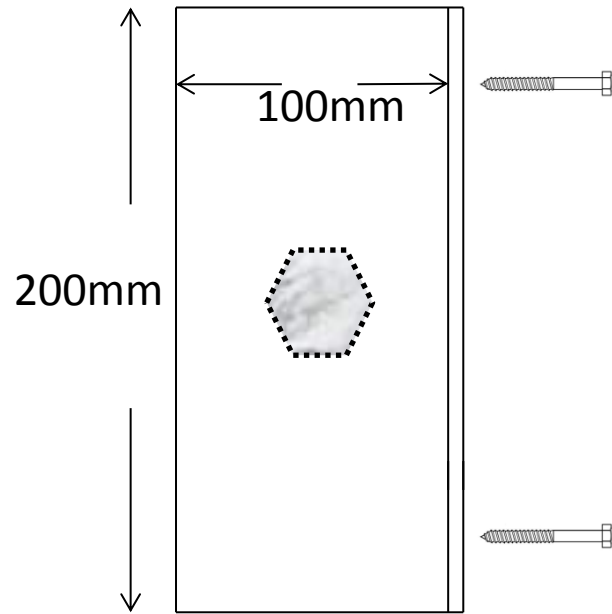

EasyPad Data
Max Vertical Load 2.5 tonnes
Self Weight 20 kgs

Ideal for lightweight buildings under 20 m².

- Log Cabins
- Garden Studios
- Timber framed Garden Rooms
- Camping Pods

T Bracket

Stilt Bracket for 4 inch post

Inline Bracket

Corner Bracket

Square Plate 8 inch

EasyPAD®