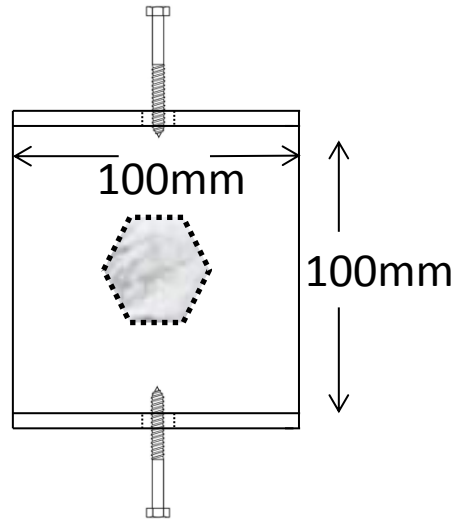

EasyPad Data
Max Vertical Load 2.5 tonnes
Self Weight 20 kgs

Ideal for lightweight buildings under 20 m².

- Log Cabins
- Garden Studios
- Timber framed Garden Rooms
- Camping Pods

T Bracket

Stilt Bracket for 4 inch post

Inline Bracket

Corner Bracket

Square Plate 8 inch

EasyPAD®