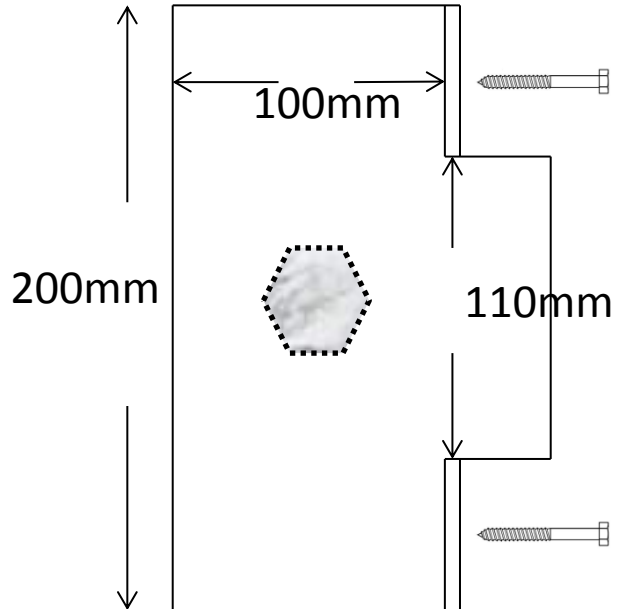

EasyPad Data
Max Vertical Load 2.5 tonnes
Self Weight 20 kgs

Ideal for lightweight buildings under 20 m².

- Log Cabins
- Garden Studios
- Timber framed Garden Rooms
- Camping Pods

T Bracket

Stilt Bracket for 4 inch post

Inline Bracket

Corner Bracket

Square Plate 8 inch

EasyPAD®