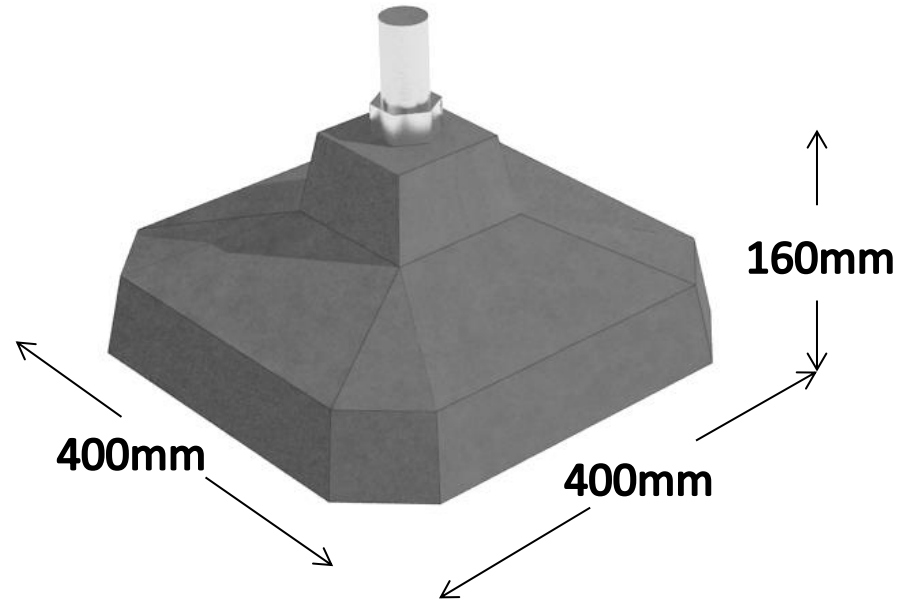

EasyPad Data
Max Vertical Load 2.5 tonnes
Self Weight 20 kgs

Ideal for lightweight buildings under 20 m².

- Log Cabins
- Garden Studios
- Timber framed Garden Rooms
- Camping Pods

T Bracket

Stilt Bracket for 4 inch post

Inline Bracket

Corner Bracket

Square Plate 8 inch

EasyPAD®