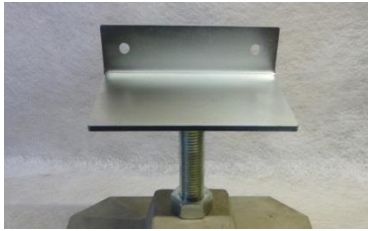

EasyPad Data
Max Vertical Load 2.5 tonnes
Self Weight 20 kgs

Ideal for lightweight buildings under 20 m².

- Log Cabins
- Garden Studios
- Timber framed Garden Rooms
- Camping Pods

T Bracket

Stilt Bracket for 4 inch post

Inline Bracket

Corner Bracket

Square Plate 8 inch

EasyPAD®