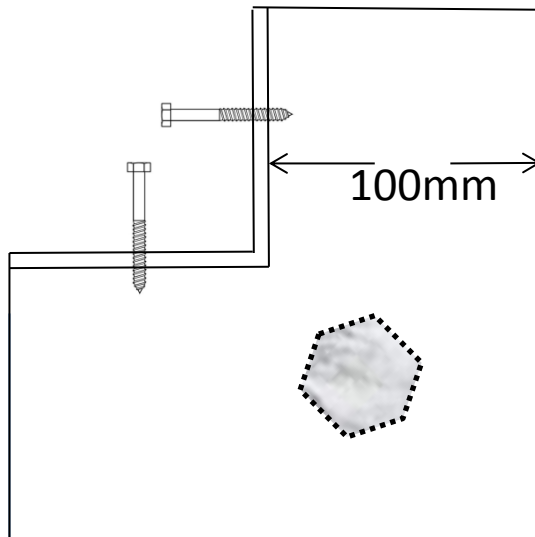

EasyPad Data
Max Vertical Load 2.5 tonnes
Self Weight 20 kgs

Ideal for lightweight buildings under 20 m².

- Log Cabins
- Garden Studios
- Timber framed Garden Rooms
- Camping Pods

T Bracket

Stilt Bracket for 4 inch post

Inline Bracket

Corner Bracket

Square Plate 8 inch

EasyPAD®